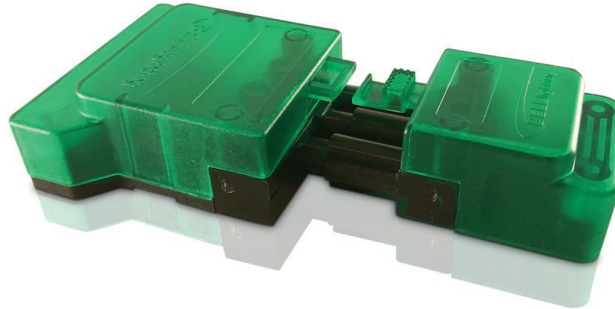

## Quick Fix Connector - 3/4 Pole

- The BELL 3 & 4 Pole Quick Fix is a tool free connector designed for quick and easy installation
- 20 Amp 250 Volt
- Robust Plug Connector
- Up to 3 x 2.5mm cables

Code	Description	Inner Box Qty	Outer Box Qty
08212	Quick Fix Connector - 3 Pole Connector Tool Free connection	50	200
08213	Quick Fix Connector - 4 Pole Connector Tool Free connection	50	200
08199	FREE Quick Fix Connector Trade Counter Display (For 08212)	-	-

Free display Box for 3 Pole Quick Fix Connector available on request.  
BULK packaging for quick access, no individual poly bags